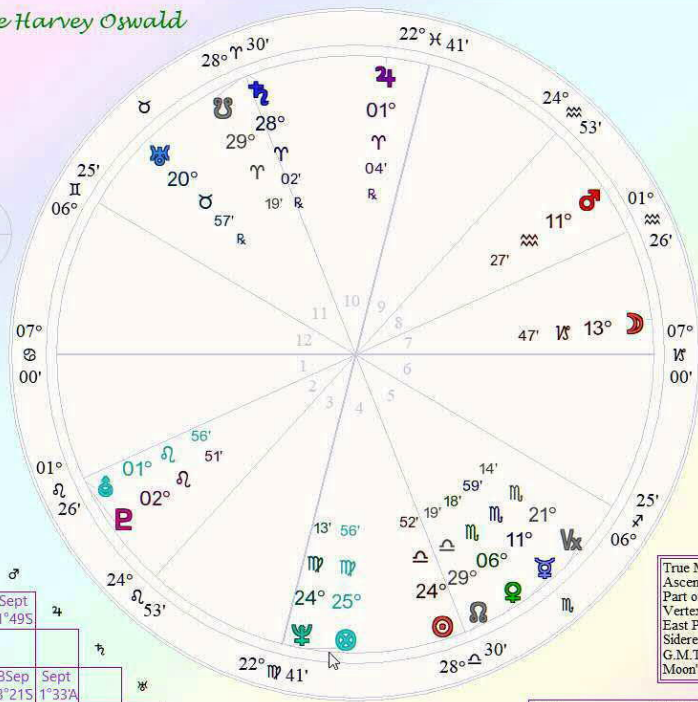

Lee Harvey Oswald

October 18, 1939
 9:46:33 PM
 New Orleans, Louisiana
 29N57'16" 90W04'30"

Time Zone: 6 hours West
 Tropical Geiomontanus

- | Planet Symbols | |
|----------------|---------|
| ☉ | Sun |
| ☾ | Moon |
| ☿ | Mercury |
| ♀ | Venus |
| ♂ | Mars |
| ♃ | Jupiter |
| ♄ | Saturn |
| ♅ | Uranus |
| ♆ | Neptune |
| ♇ | Pluto |
| ♁ | Ceres |
| ♂ | Pallas |
| ♁ | Juno |
| ♃ | Vesta |

Speed	Fir	3
☉	Ear	3
☾	Air	2
☿	Wat	2
♀	Car	4
♂	Fix	5
♃	Mut	1
♄		P
♅		L
♆		A
♇		N
♁		E
		T

True Moon's Node	29♏19
Ascendant	7♊00
Part of Fortune	25♏56
Vertex	21♏14
East Point	23♏50
Sidereal Time	23:33:09
G.M.T.	3:46:33
Moon's Phase	Crescent