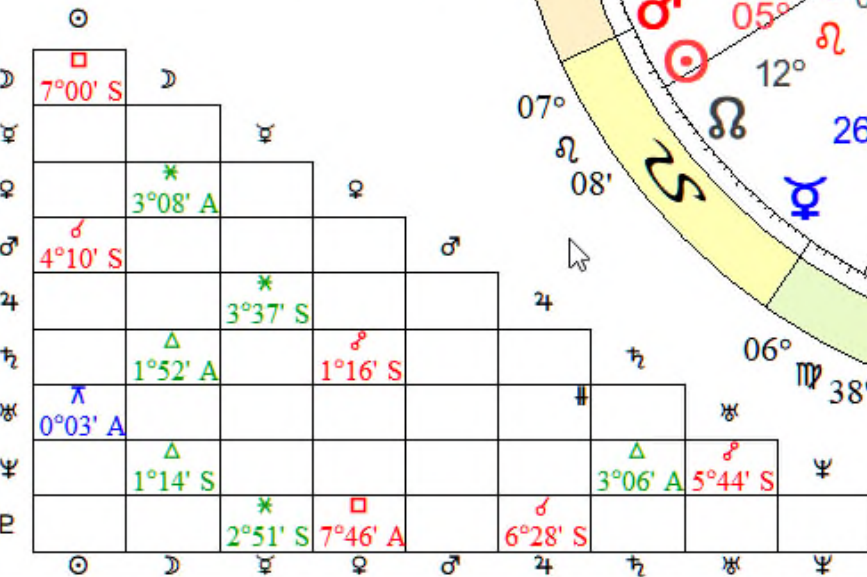

Thelma Todd

July 29, 1906
 Standard Time
 5:59:25 AM
 Lawrence, Massachusetts
 42N42'25" 71W09'49"
 Time Zone: 5 hours West
 Tropical Morinus

Day of ♃ Hour of ♃
 Last Hr ♃ -38 mins
 Next Hr ♂ +10 mins

True Moon's Node 11 ♋ 45
 Ascendant 24 ♂ 00
 MC 5 ♈ 13
 Part of Fortune 1 ♎ 01
 G.M.T. 8:39:25
 Moon's Phase First Qtr.

Nearest Lunations			
New	27 ♂ 50	7-21-1906	7:59
1st Q	4 ♎ 48	7-28-1906	14:56
Full	11 ♏ 13	8-4-1906	8:00
3rd Q	18 ♂ 28	8-11-1906	21:47
New	26 ♎ 07	8-19-1906	20:27

	Speed	Antiscia
☉	0.57	24 ♂ 42
☽	14.14	17 ♏ 42
♃	0.01	3 ♂ 57
♄	1.09	14 ♈ 33
♅	0.39	28 ♂ 52
♆	0.12	0 ♂ 20
♇	-0.03	15 ♎ 49
♁	-0.02	24 ♈ 39
♂	0.02	18 ♈ 55
♂	0.01	6 ♂ 47