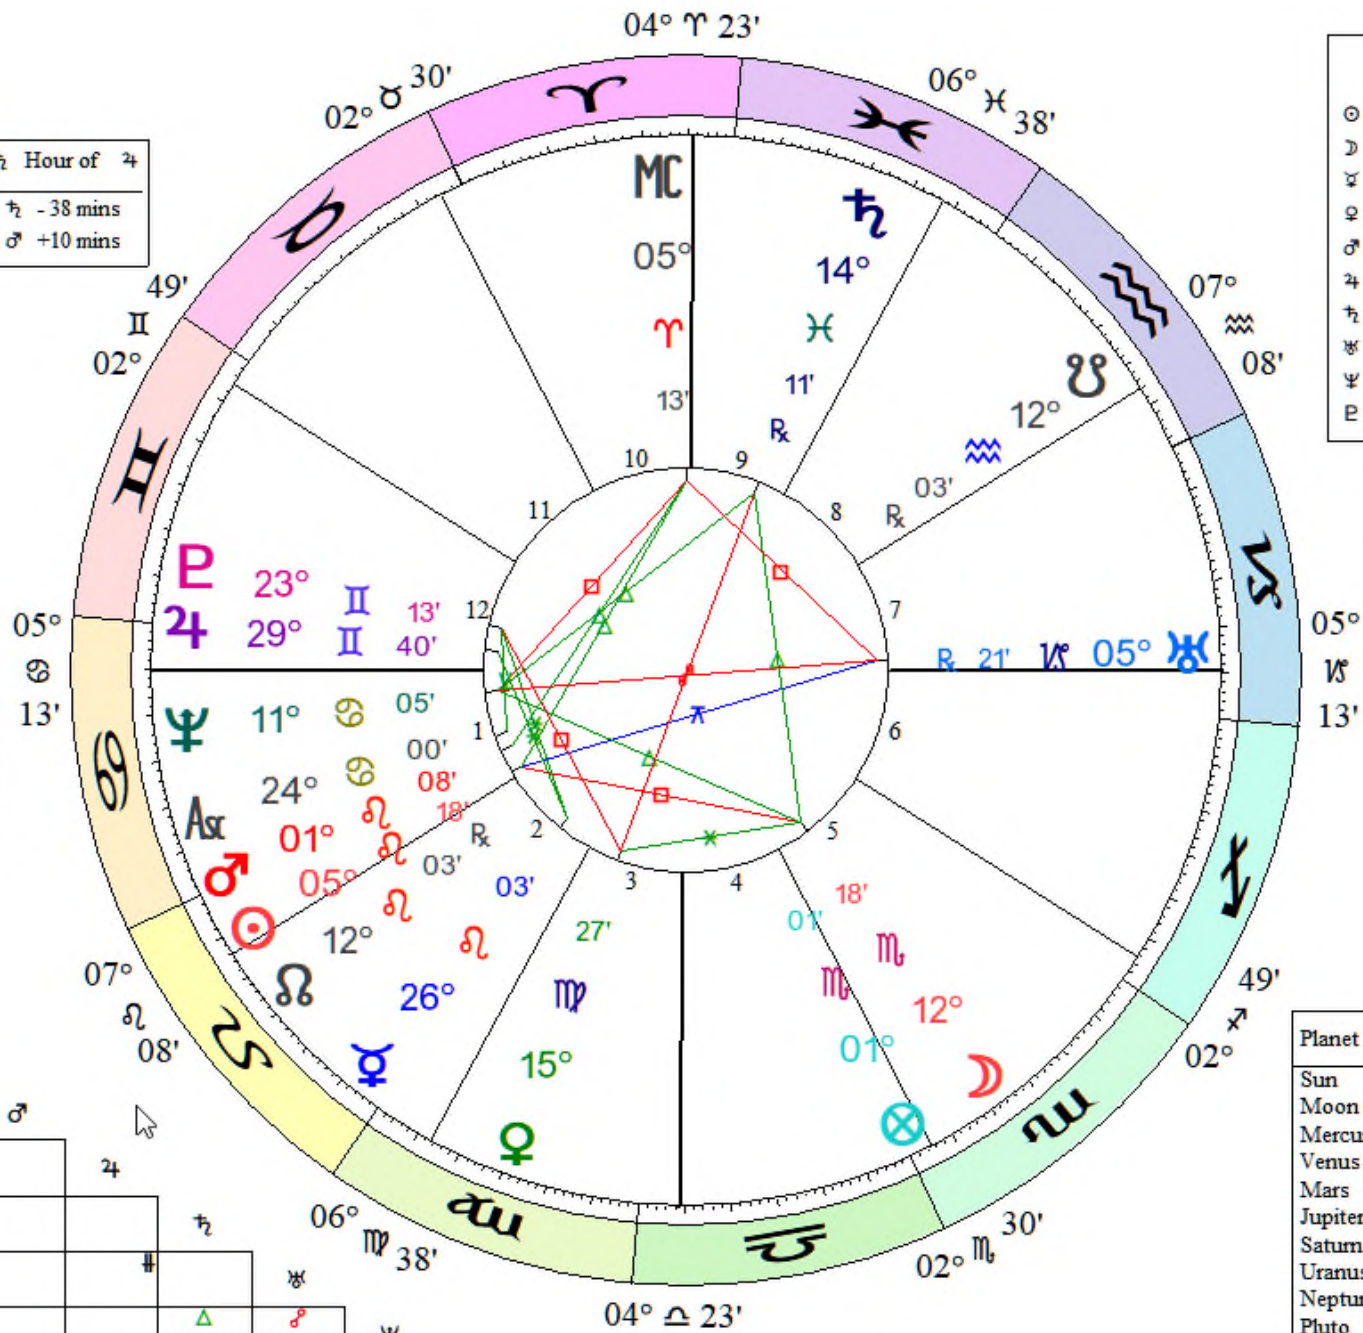

Thelma Todd

July 29, 1906
 Standard Time
 5:59:25 AM
 Lawrence, Massachusetts
 42N42'25" 71W09'49"
 Time Zone: 5 hours West
 Tropical Morinus

Day of ♃ Hour of ♃
 Last Hr ♃ -38 mins
 Next Hr ♂ +10 mins

True Moon's Node 11 ♋ 45
 Ascendant 24 ♂ 00
 MC 5 ♈ 13
 Part of Fortune 1 ♎ 01
 G.M.T. 8:39:25
 Moon's Phase First Qtr.

Nearest Lunations			
New	27 ♂ 50	7-21-1906	7:59
1st Q	4 ♎ 48	7-28-1906	14:56
Full	11 ♏ 13	8-4-1906	8:00
3rd Q	18 ♂ 28	8-11-1906	21:47
New	26 ♎ 07	8-19-1906	20:27

	Speed	Antiscia
☉	0.57	24 ♂ 42
☽	14.14	17 ♏ 42
♃	0.01	3 ♂ 57
♄	1.09	14 ♈ 33
♅	0.39	28 ♂ 52
♆	0.12	0 ♂ 20
♇	-0.03	15 ♎ 49
♁	-0.02	24 ♈ 39
♂	0.02	18 ♈ 55
♂	0.01	6 ♂ 47

Planet	Sign	House
Sun	Leo	1st
Moon	Scorpio	5th
Mercury	Leo	2nd
Venus	Virgo	3rd
Mars	Leo	1st
Jupiter	Gemini	12th
Saturn	Pisces	9th
Uranus	Capricorn	7th
Neptune	Cancer	1st
Pluto	Gemini	12th
North Node	Leo	2nd
Ascendant	Cancer	1st
Midheaven	Aries	10th