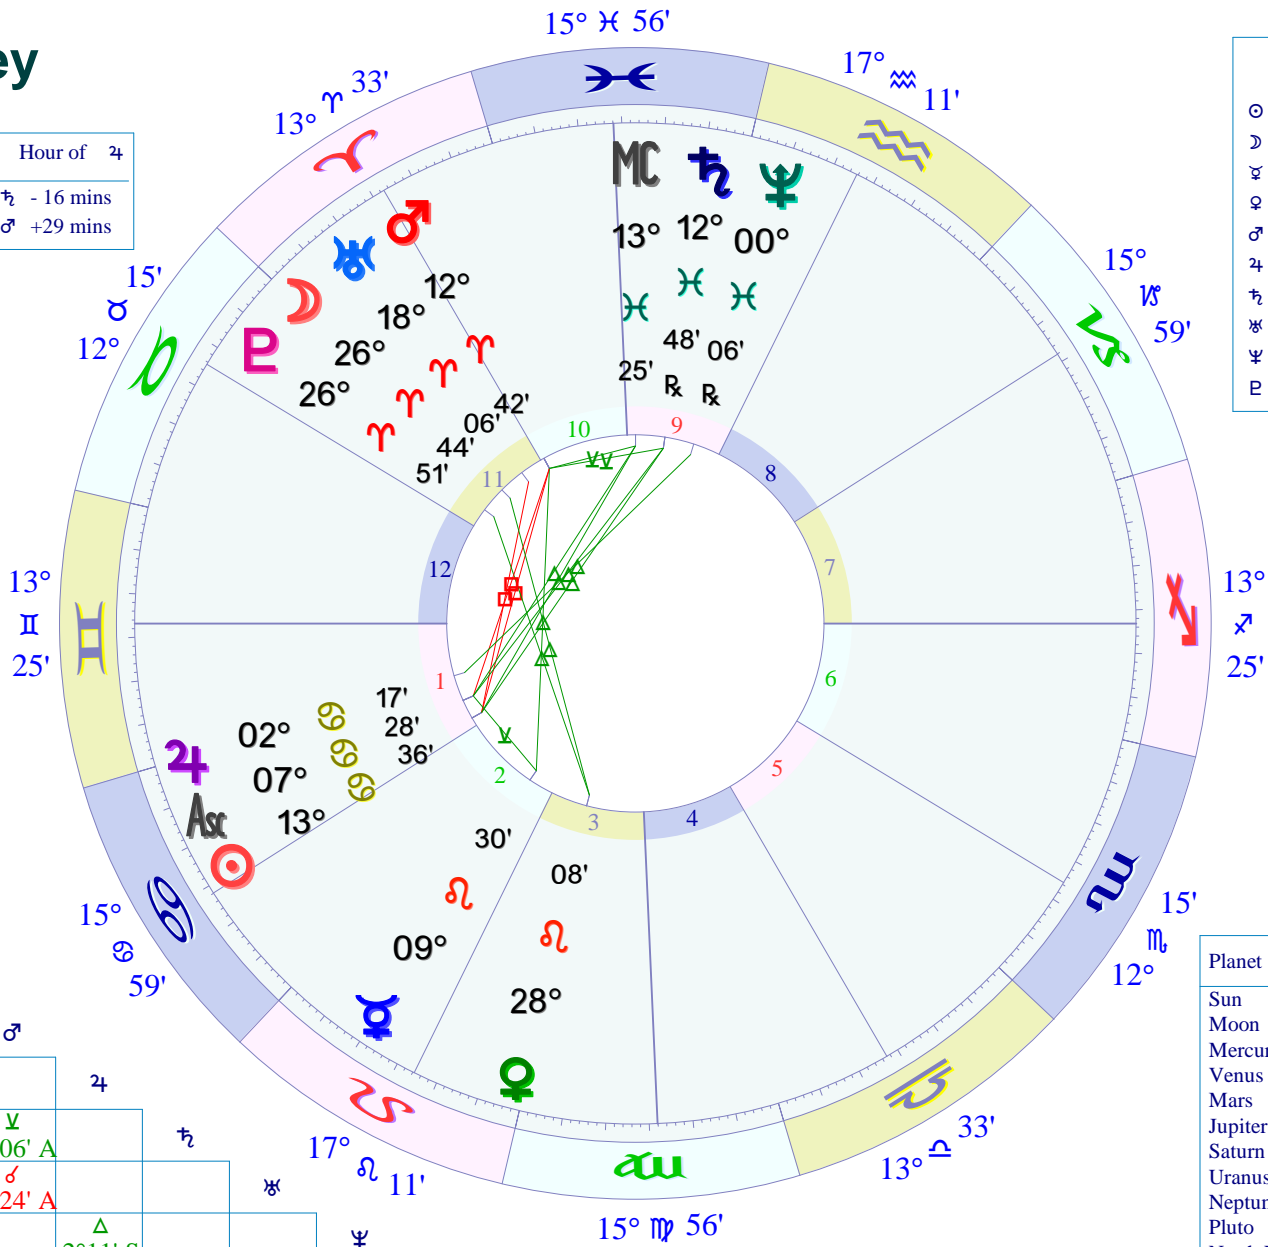

# Katherine Tingley

July 6, 1847  
 Local Mean Time  
 4:04 AM  
 Newbury, Massachusetts  
 42 N 46 70 W 53  
 Time Zone: 0 hours West  
 Tropical Morinus

Day of	☽	Hour of	♈
Last Hr	♈	- 16 mins	
Next Hr	♉	+29 mins	

True Moon's Node	14 ♌ 30
Ascendant	7 ♌ 28
MC	13 ♋ 25
Part of Fortune	20 ♈ 35
G.M.T.	8:47:32
Moon's Phase	Last Qtr.

Nearest Lunations			
New	21 ♌ 21	6-12-1847	20:09
1st Q	28 ♍ 47	6-20-1847	14:49
Full	6 ♎ 10	6-28-1847	8:39
3rd Q	12 ♏ 39	7-5-1847	3:59
New	19 ♐ 26	7-12-1847	6:55

☉							
☽							
♃							
♄	0°28' A	1°24' A					
♅	0°54' S		3°12' A	0°26' S			
♆							
♇							
♈	0°48' S	1°04' A		0°06' A			
♉	4°30' A			5°24' A			
♊	1°30' A						
♋							
♌	0°07' A		1°17' S			0°57' A	
♍							
♎							
♏							
♐							
♑							
♒							
♓							