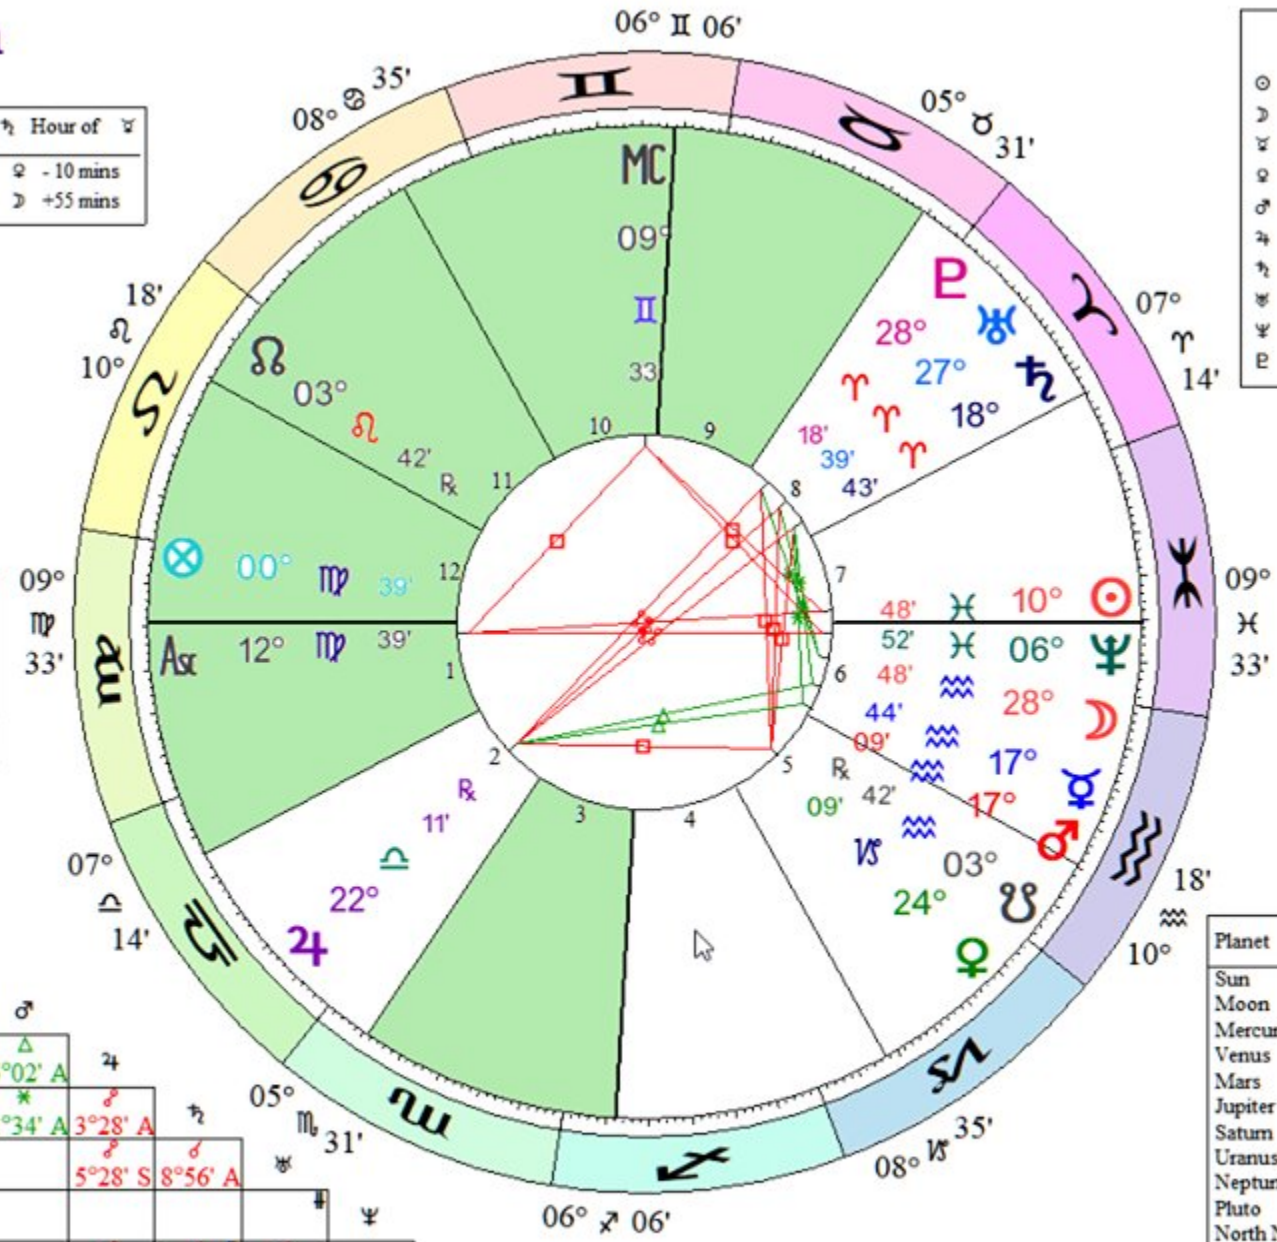

# Emma Borden

March 1, 1851  
 Local Mean Time  
 5:55 PM  
 Fall River, Massachusetts  
 41N42'05" 71W09'20"  
 Time Zone: 0 hours West  
 Tropical Morinus

Day of ☿ Hour of ♃  
 Last Hr ♀ - 10 mins  
 Next Hr ♂ +55 mins

True Moon's Node 5 ♈ 17  
 Ascendant 12 ♍ 39  
 MC 9 ♌ 33  
 Part of Fortune 0 ♍ 39  
 GMT. 22:39:37  
 Moon's Phase Balsamic

Nearest Lunations		
New	11 ♋ 51	2-1-1851 1:17
1st Q	20 ♈ 04	2-9-1851 4:11
Full	26 ♈ 55	2-15-1851 22:44
3rd Q	3 ♉ 43	2-22-1851 16:54
New	11 ♉ 54	3-2-1851 20:30

	Speed	Antiscia
☉	1 00	19♌12
☽	11 48	1♈12
♃	1 25	12♈16
♄	1 02	5♉51
♅	0 47	12♈51
♆	-0 04	7♋49
♇	0 07	11♏17
♈	0 03	2♏21
♉	0 02	23♌08
♊	0 01	1♏42

Planet	Sign	House
☉	♋	7
☽	♋	6
♃	♋	6
♄	♋	5
♅	♋	6
♆	♋	8
♇	♋	8
♈	♋	6
♉	♋	8
♊	♋	6
♋	♋	8
♌	♋	11
♍	♋	1
♎	♋	1
♏	♋	1
♐	♋	1
♑	♋	1
♒	♋	1
♓	♋	1