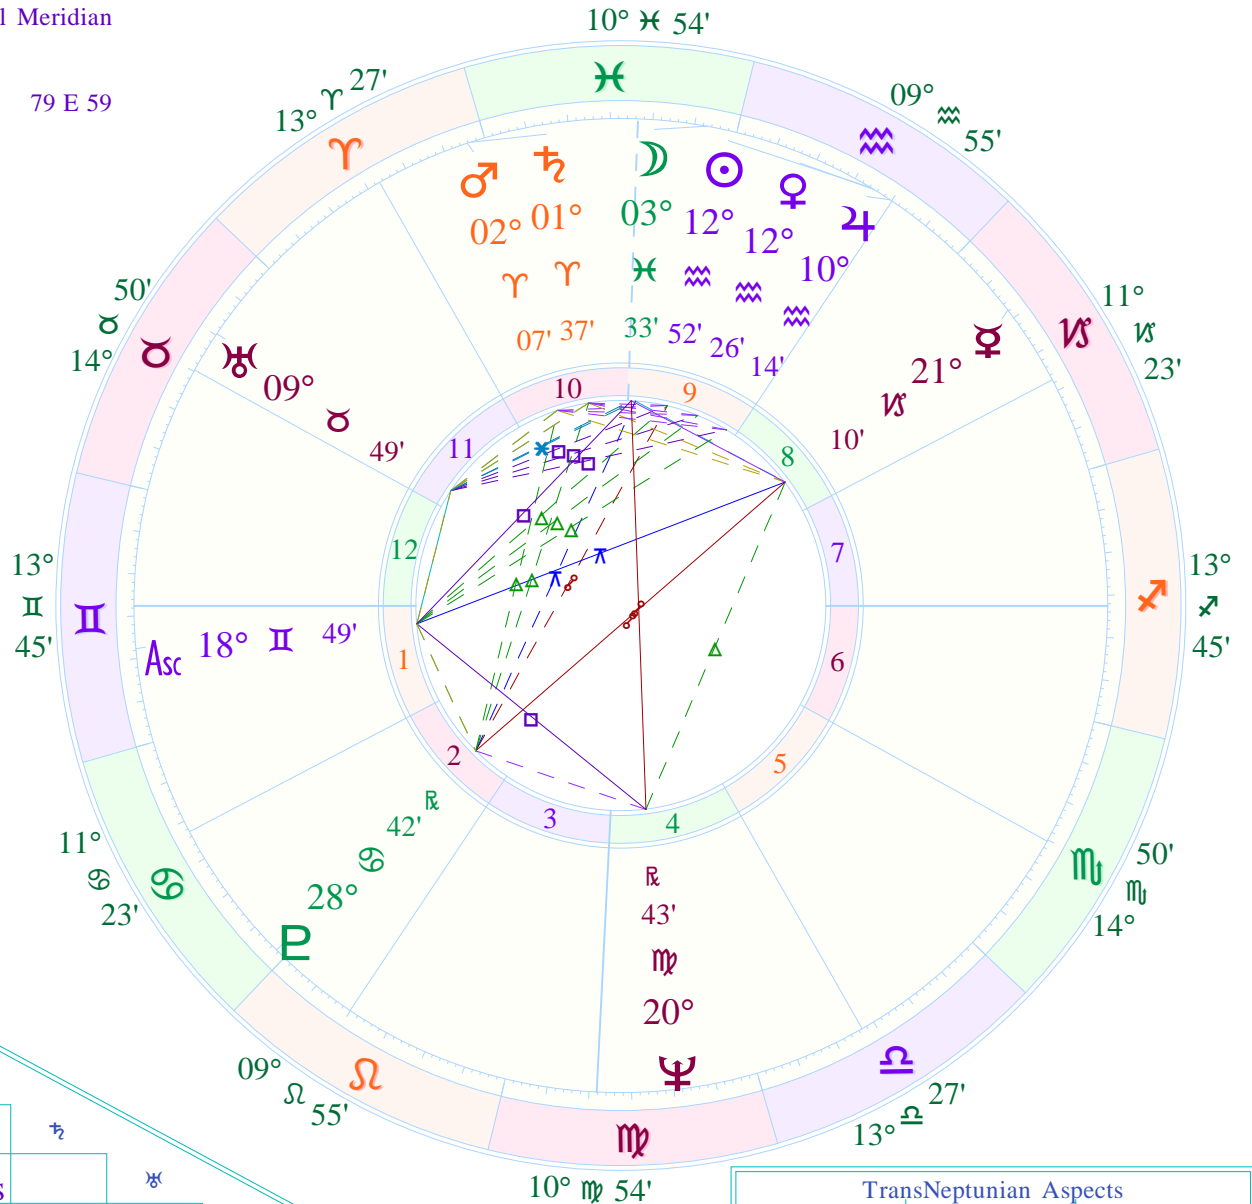

Waheeda Rehman
 February 2, 1938
 3:12 AM
 Chenalpattu, India

Tropical Meridian
 12 N 41 79 E 59

Mean Moon's Node	2♄30
Ascendant	18♈49
Part of Fortune (day)	9♅31
Part of Spirit (day)	28♁08
Vertex	24♊59
East Point	13♈45
G.M.T.	8:42:00
Moon's Phase	New Moon

☉																				
☽																				
☿																				
☌	0°26' A																			
♃																				
♄	2°38' S			2°12' S																
♅									0°30' S											
♆	3°03' S	6°16' A		2°37' S			0°25' S													
♇				0°27' S																
♈	14°10' S	4°51' S	7°32' A		3°25' S		2°55' S													
Asc	5°58' S		2°20' A	6°24' S		8°36' S				1°53' A										
MC		7°20' S						1°05' S	9°49' A											

TransNeptunian Aspects					
☉*☽	2°07' a	♄♃♃	2°23' a	☽♁♁	0°11' s
☉♁♁	1°56' a	♃♃♃	2°11' s	☽♃♃	2°44' s
☉♁♁	0°53' a	♃♃♃	2°01' a	☽♁♁	2°04' s
☉♃♃	0°37' s	♃*♃	2°41' a	☽*♁	1°02' a
☉*♃	0°03' a	♃♃♃	2°53' a	♁♁♁	1°03' a
♃♃♃	0°57' a	♃♁♁	1°46' s	♁♁♁	1°53' a
♀*☽	2°33' a	♃♁♁	2°26' a	♁*♁	1°13' s
♀♁♁	2°22' a	Asc♁♁	2°48' s	♀♁♁	1°30' s
♀♁♁	1°19' a	MC♁♁	2°50' s	♀♃♃	0°39' s
♀♃♃	0°11' s	MC*♁♁	2°51' a		
♀*♃	0°29' a	MC♁♁	1°21' a		