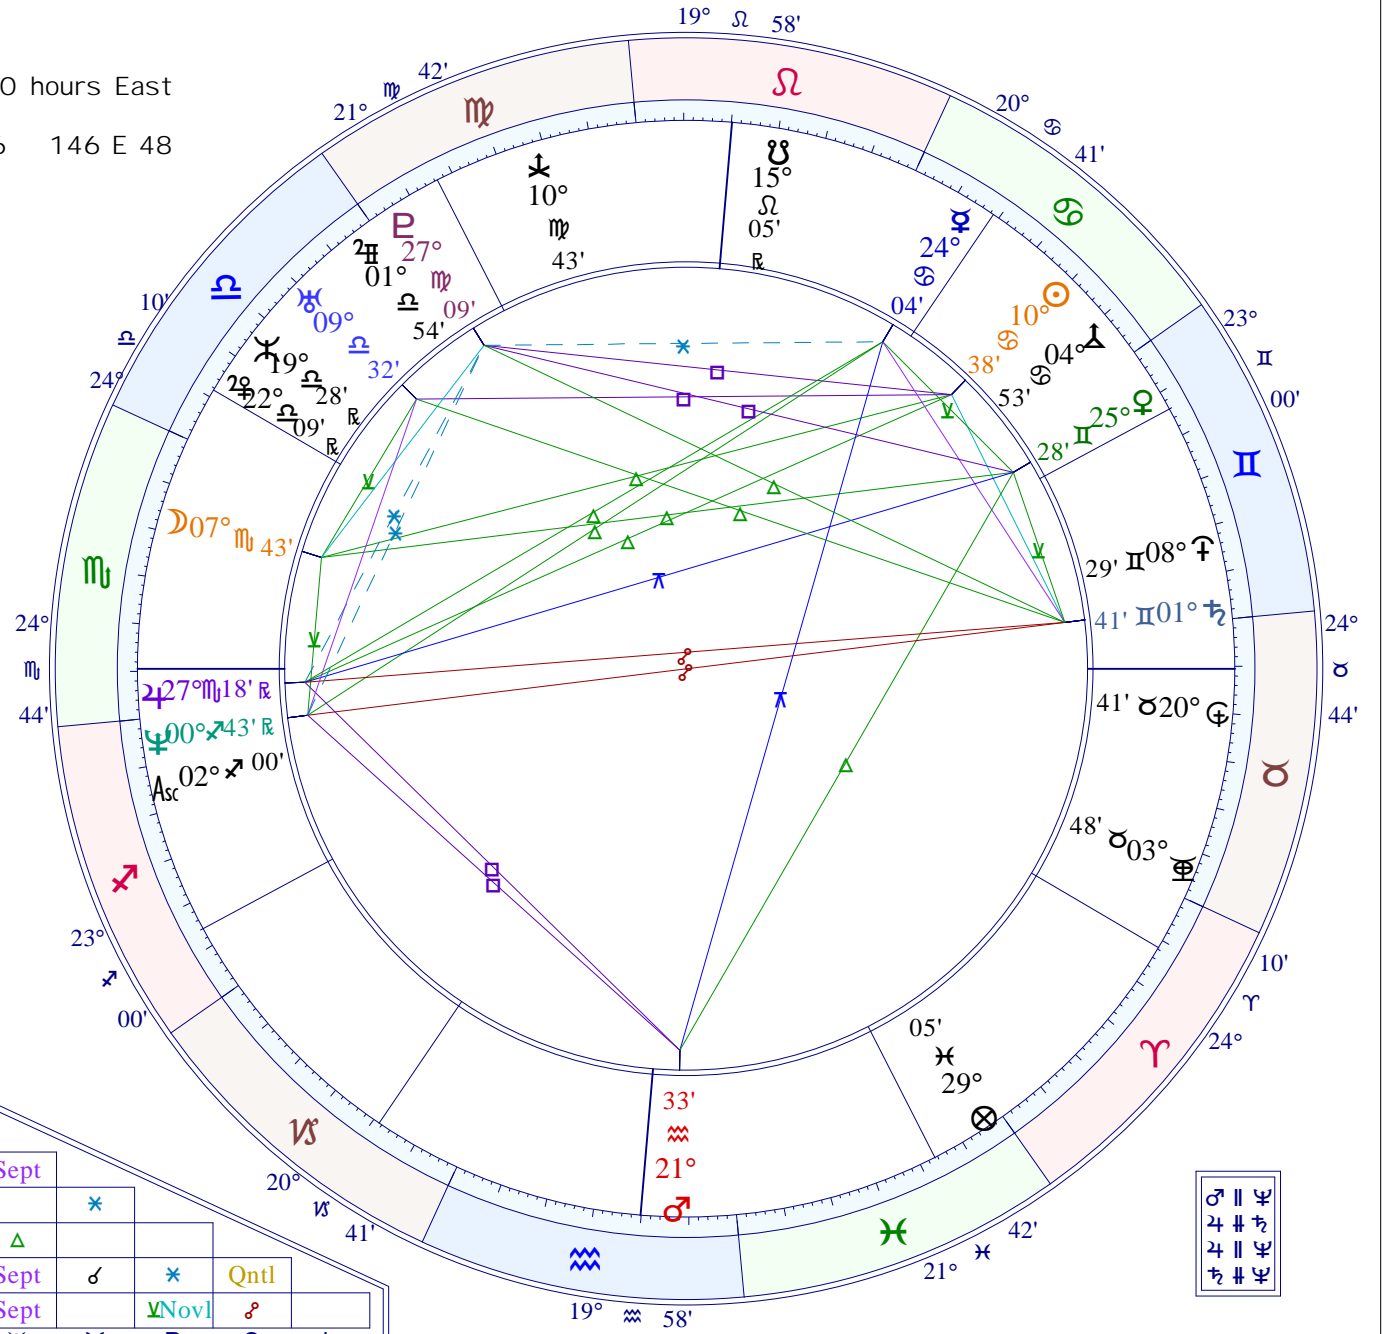

Julian Assange

July 3, 1971
 3:00 PM
 Townsville, Australia

Time Zone: 10 hours East
 19 S 16 146 E 48

True Moon's Node 15 ♎ 05
 Ascendant 2 ♊ 00
 MC 19 Ω 58
 Part of Fortune 29 ♉ 05
 Part of Spirit 4 Ω 56
 G.M.T. 5:00:00
 Moon's Phase First Qtr.

☉ || ♋
 ☽ || ♌
 ☽ || ♉
 ☽ || ♋
 ☽ || ♌
 ☽ || ♌
 ☽ || ♌
 ☽ || ♌
 ☽ || ♌
 ☽ || ♌

	Speed	Decl.
☉	0 57	23 N 01
☽	12 13	18 S 57
☿	1 56	23 N 10
♁	1 13	23 N 03
♂	0 06	18 S 58
♊	- 0 04	18 S 42
♋	0 07	18 N 39
♌	0 01	3 S 09
♍	- 0 01	18 S 38
♎	0 01	15 N 45

♁ || ♋
 ♁ || ♋
 ♁ || ♋
 ♁ || ♋