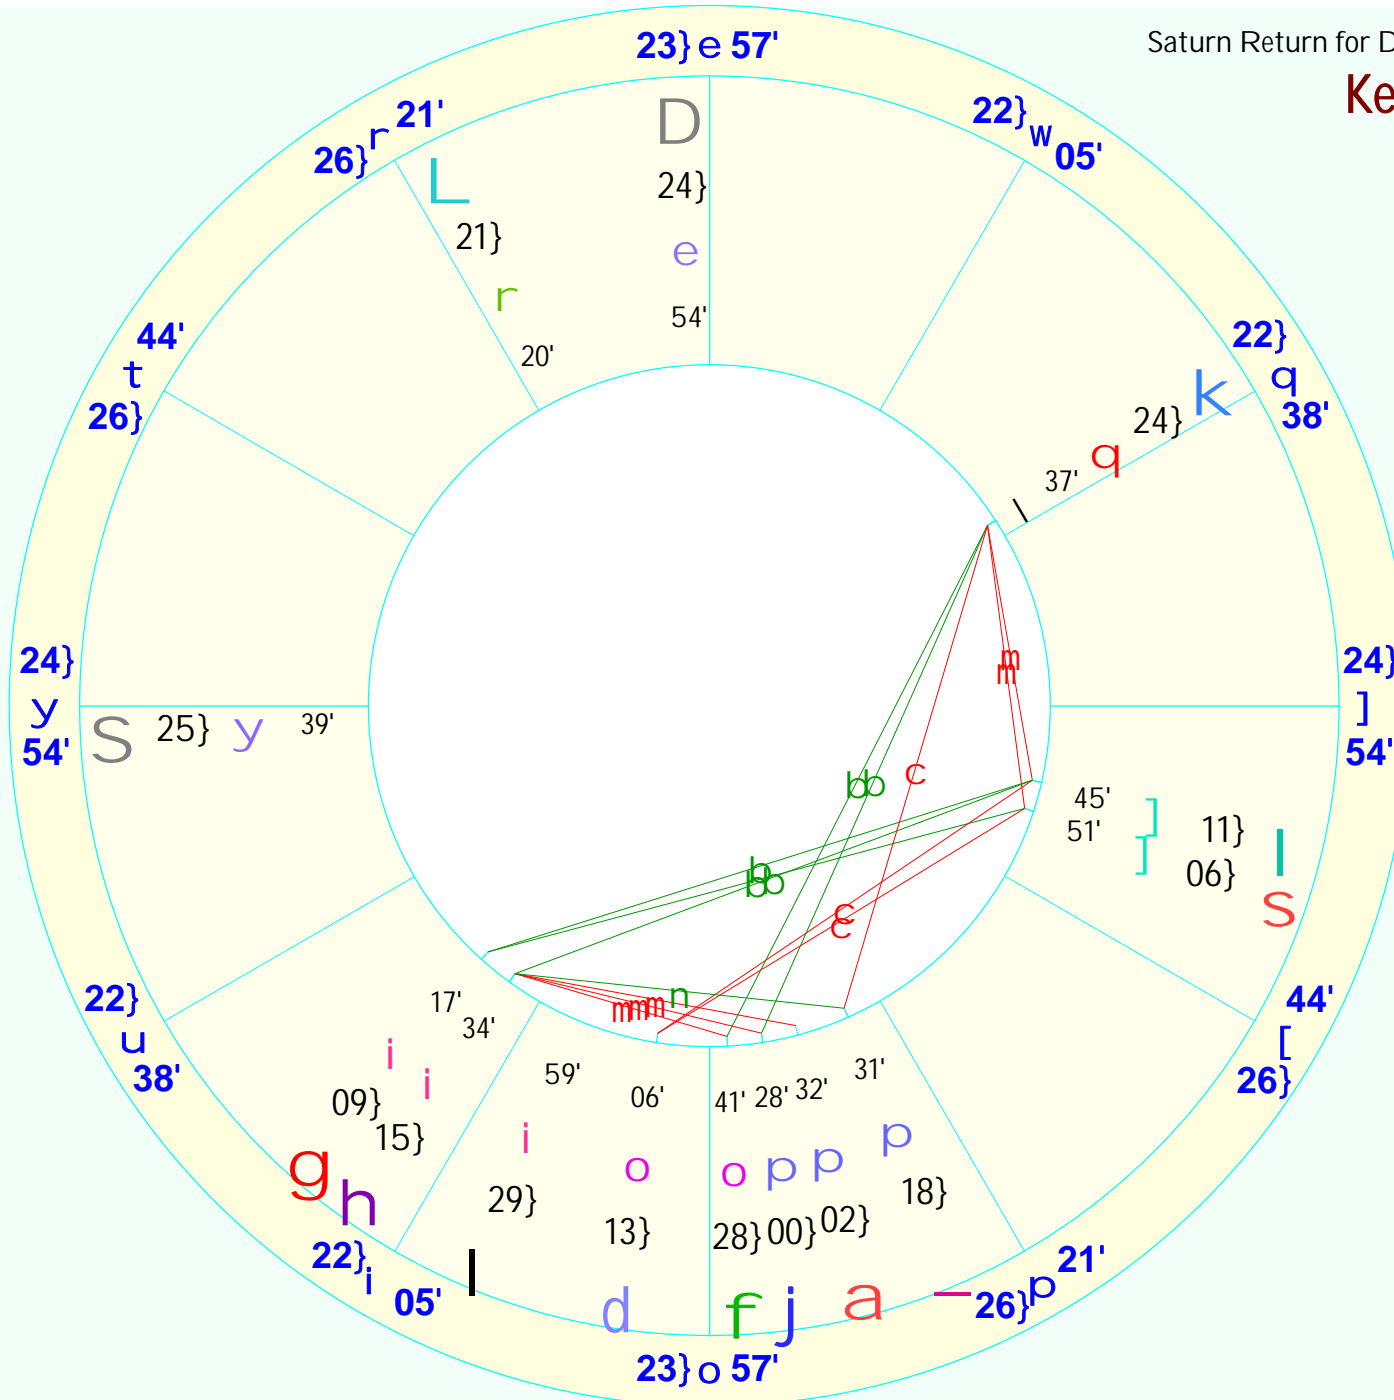

Saturn Return for December 23, 2017 in Boston, Massachusetts

# Kerry Kennedy Cuomo

December 23, 2017  
11:10:28 PM  
Standard Time  
Boston, Massachusetts  
42N21'30" 71W03'37"  
Time Zone: 5 hours West  
Geocentric  
Tropical Morinus

SabianEarth  
105 Blue Ridge Lane  
Hawley, PA 18428-9090