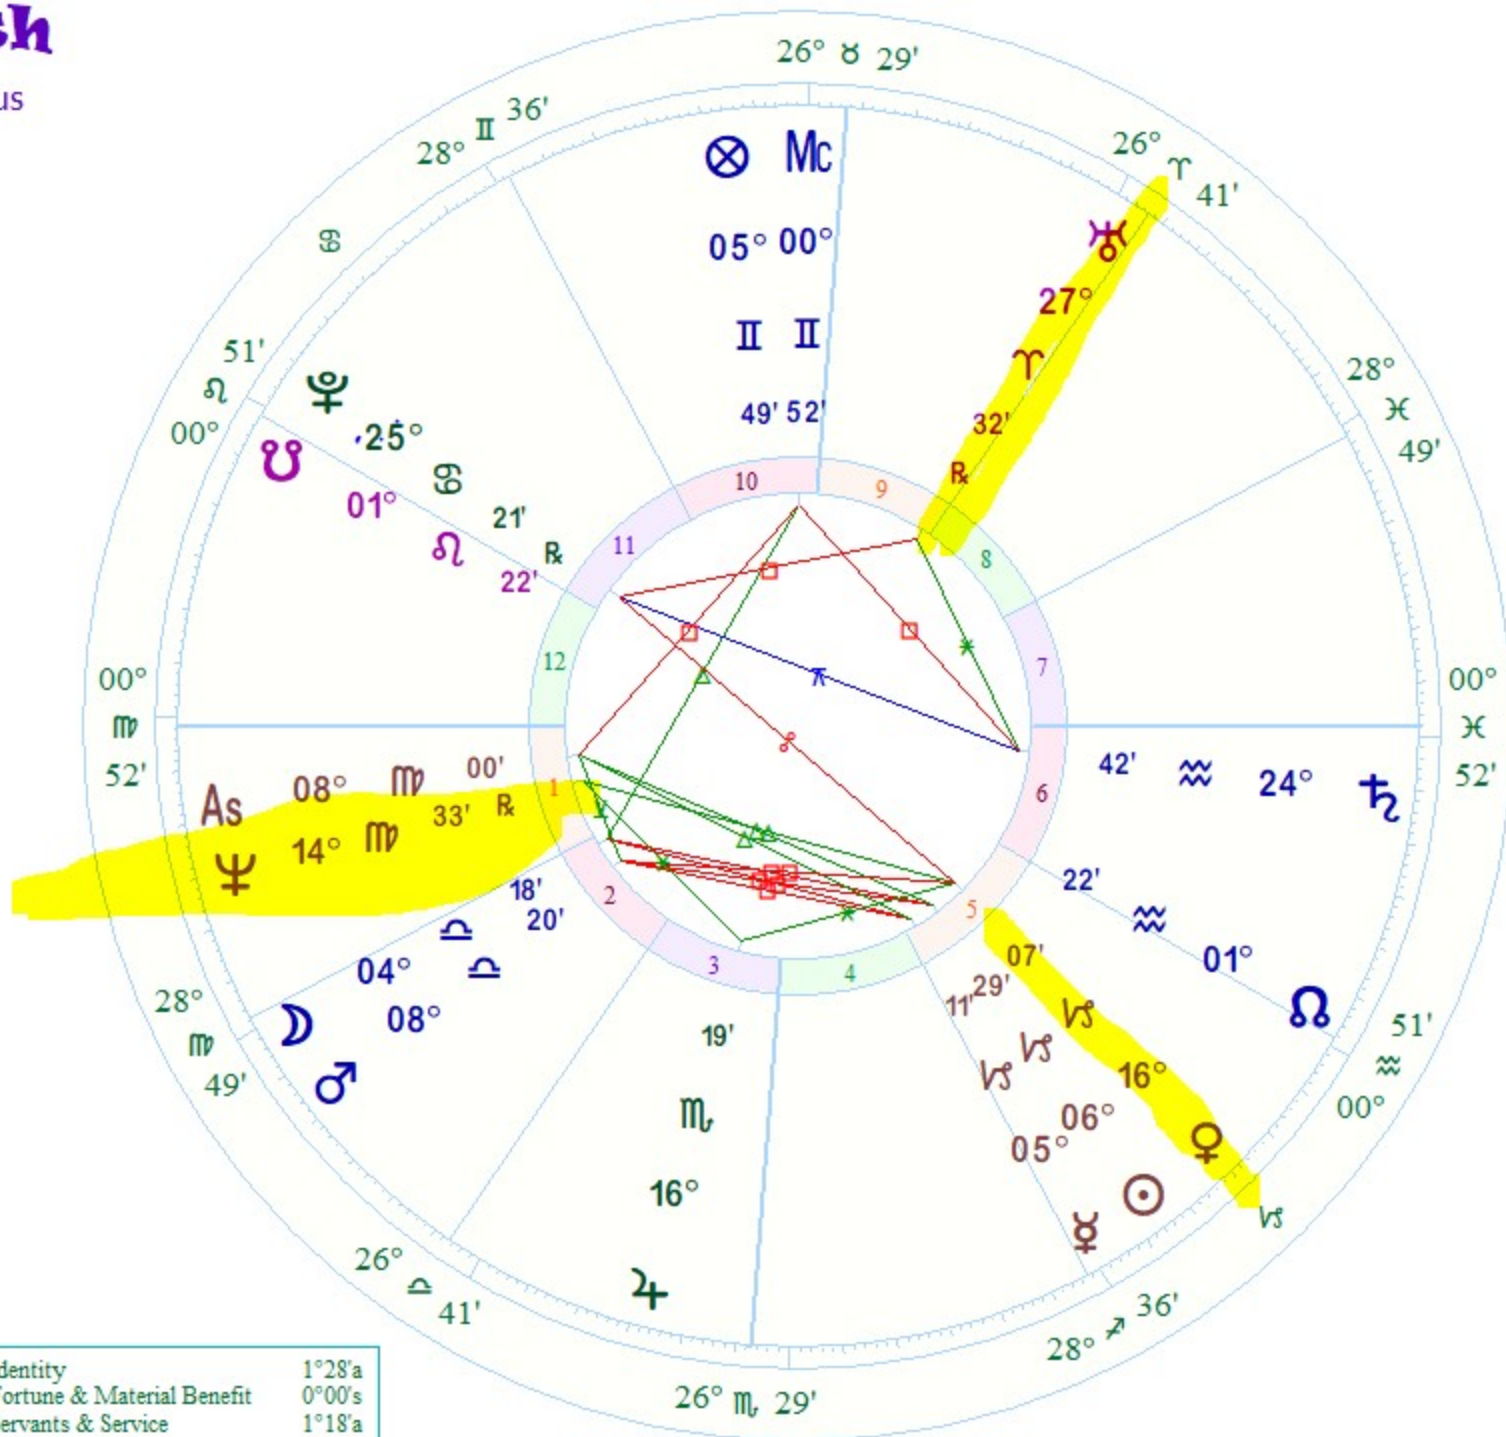

# Maggie Smith

NATAL CHART Tropical Morinus

December 28, 1934

9:27:55 PM Standard Time

Ilford, England

51 N 33 0 E 05

Time Zone: 0 hours West

True Node

Mean Moon's Node	2 ♋ 25
Ascendant	8 ♋ 00
MC	0 ♊ 52
Polar Ascendant	28 ♋ 35
Birth Time Accuracy	XX
G.M.T.	21:27:55
Moon's Phase	Disseminating

☿ Luck	0°38's	♁ Identity	1°28'a
♁ Faithfulness & Dedication	0°14's	♁ Fortune & Material Benefit	0°00's
♁ Debate, Daring Action	0°50's	♁ Servants & Service	1°18'a