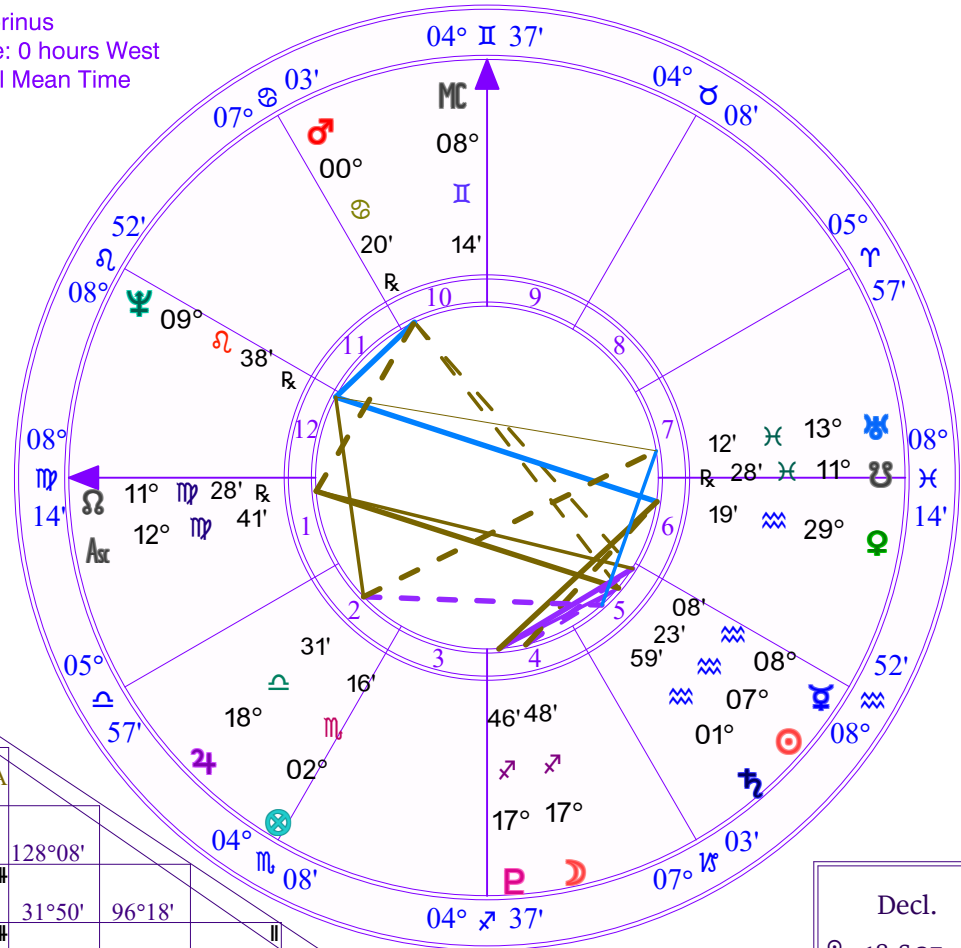

Wolfgang Mozart

8:00 PM
Salzburg, Austria

January 27, 1756
47 N 48 13 E 02

Tropical Morinus
Time Zone: 0 hours West
Local Mean Time

NATAL CHART

♄	♃	♂	♆	♅	♁	♂	♄	♃	♂	♆	♅	♁
Sept II 1°50' S 49°35'	0°45'	Sept 1°05' S 50°21'	0°28' S 71°32'	21°56'	21°11'	BQnt 1°03' S 142°57'	167°28'	BQnt 1°49' S 142°11'	121°00'			
108°52'	59°17'	109°37'	130°48'	108°11'	BQnt 1°55' S 145°55'	146°41'	167°51'	BQnt 1°27' S 145°27'	166°38'	BQnt 1°27' S 145°27'	166°38'	172°21'
5°24'	44°12'	6°09'	27°20'	148°20'	BQnt 0°42' A 144°42'	144°41'	172°21'	BQnt 0°42' A 144°42'	172°21'	BQnt 0°42' A 144°42'	172°21'	172°21'
177°45'	128°09'	178°30'	160°19' A	172°21'	BQnt 0°42' A 144°42'	144°41'	172°21'	BQnt 0°42' A 144°42'	172°21'	BQnt 0°42' A 144°42'	172°21'	172°21'
Sept 1°49' A 49°37'	0°02'	Sept 1°03' A 50°22'	0°27' A 71°33'	167°26'	59°15'	44°13'	85°26'	128°08'				
BQnt 1°55' S 145°55'	96°20'	BQnt 2°41' S 146°41'	BQnt 0°42' A 144°42'	167°51'	167°51'	172°21'	172°21'	172°21'	172°21'	172°21'	172°21'	172°21'
BQnt 0°42' A 144°42'	95°07'	BQnt 1°27' A 145°27'	BQnt 0°42' A 144°42'	166°38'	166°38'	172°21'	172°21'	172°21'	172°21'	172°21'	172°21'	172°21'
MC 120°51'	170°26'	120°06'	98°55'	22°06'	130°17'	126°15'	85°02'	61°24'	170°28'	93°14'	94°27'	94°27'
♃	121°29'	0°06' A 71°54'	BQnt 0°35' A 143°25'	95°34'	12°37'	116°05'	157°18'	Sept 4°50' S 56°16'	0°08' S 71°52'	24°26'	23°13'	23°13'
♄	BQnt 1°29' S 104°20'	Sept 3°19' S 54°45'	105°05'	126°16'	112°43'	4°32'	98°56'	140°09'	1°25' S 73°25'	Sept 3°17' A 54°43'	Novl 1°35' S 41°35'	Novl 0°22' A 40°22'
♅	7°59'	Novl 1°36' A 41°36'	8°45'	29°56'	150°56'	2°36'	43°48'	169°45'	Novl 1°38' S 41°38'	137°56'	136°43'	136°43'
♆	148°40'	99°05'	149°25'	170°36'	3°37' S 68°23'	Novl 0°12' S 39°48'	BQnt 0°44' A 143°16'	175°31'	29°05'	99°03'	2°45'	3°58'
♁	24°13'	25°22'	24°59'	46°10'	167°10'	84°39'	18°50'	60°02'	TSep 0°46' A 153°32'	25°24'	121°42'	120°29'
	♄	♃	♂	♆	♅	♁	♂	♆	♅	♁	♂	♆