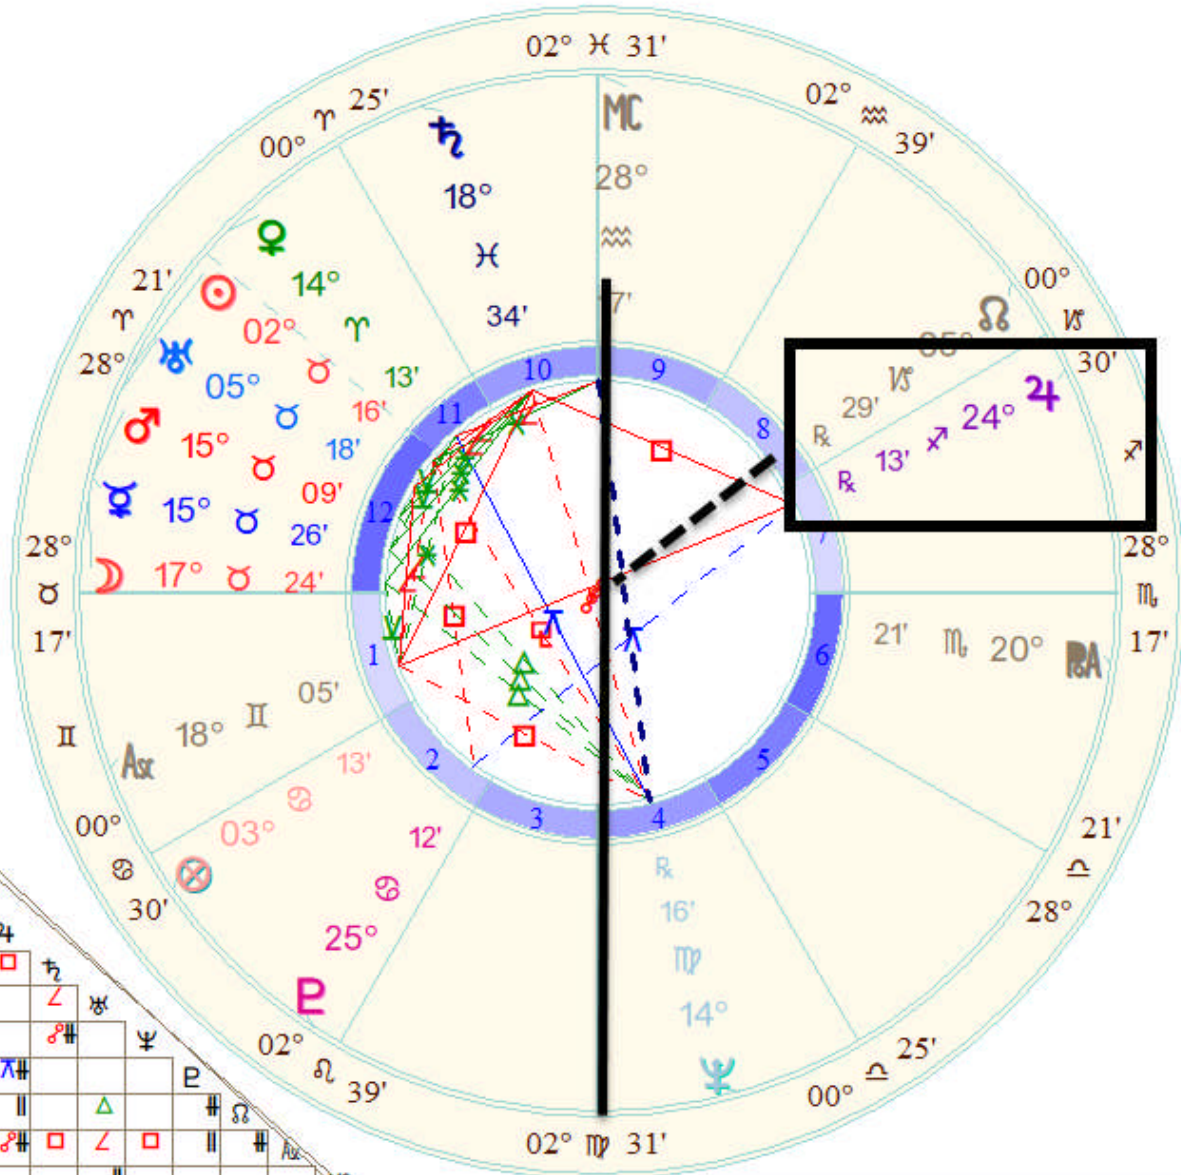

# Glen Campbell

April 22, 1936

Standard Time  
8:14 AM

Time Zone: 6 hours West  
34N01'53" 93W30'10"  
Delight, Arkansas

|     |   |   |   |
|-----|---|---|---|
| Fir | 2 | 0 | 0 |
| Ear | 6 | 1 | 0 |
| Air | 0 | 3 | 1 |
| Wat | 2 | 1 | 0 |
| Car | 2 | 1 | 0 |
| Fix | 5 | 2 | 0 |
| Mut | 3 | 2 | 1 |
| P   | A | A |   |
| L   | S | S |   |
| A   | T | T |   |
| N   | E | E |   |
| E   | R | R |   |
| N   | E | E |   |
| T   | D | D |   |

|                  |           |
|------------------|-----------|
| Mean Moon's Node | 6 W 58    |
| True Moon's Node | 5 W 29    |
| Ascendant        | 18 II 05  |
| MC               | 28 III 17 |
| Part of Fortune  | 3 III 13  |
| Part of Spirit   | 2 II 56   |
| Vertex           | 9 III 52  |
| Moon's Phase     | New Moon  |

| Planet       | Sign        | House | Position |
|--------------|-------------|-------|----------|
| ☉ Sun        | Taurus      | 12th  | 2♉16     |
| ☾ Moon       | Taurus      | 12th  | 17♉24    |
| ☿ Mercury    | Taurus      | 12th  | 15♉26    |
| ♀ Venus      | Aries       | 11th  | 14♈13    |
| ♂ Mars       | Taurus      | 12th  | 15♉09    |
| ♃ Jupiter    | Sagittarius | 7th   | 24♐13    |
| ♄ Saturn     | Pisces      | 10th  | 18♈34    |
| ♅ Uranus     | Taurus      | 12th  | 5♉18     |
| ♆ Neptune    | Virgo       | 4th   | 14♍16    |
| ♁ Pluto      | Cancer      | 2nd   | 25♋12    |
| ♊ North Node | Capricorn   | 8th   | 5♎29     |
| ♈ Ascendant  | Gemini      | 1st   | 18♊05    |
| ♊ Midheaven  | Aquarius    | 9th   | 28♒17    |
| ♁ Ceres      | Scorpio     | 6th   | 27♏26    |
| ♀ Pallas     | Libra       | 5th   | 21♎06    |
| ♁ Juno       | Gemini      | 1st   | 17♊53    |
| ♁ Vesta      | Taurus      | 12th  | 8♉56     |