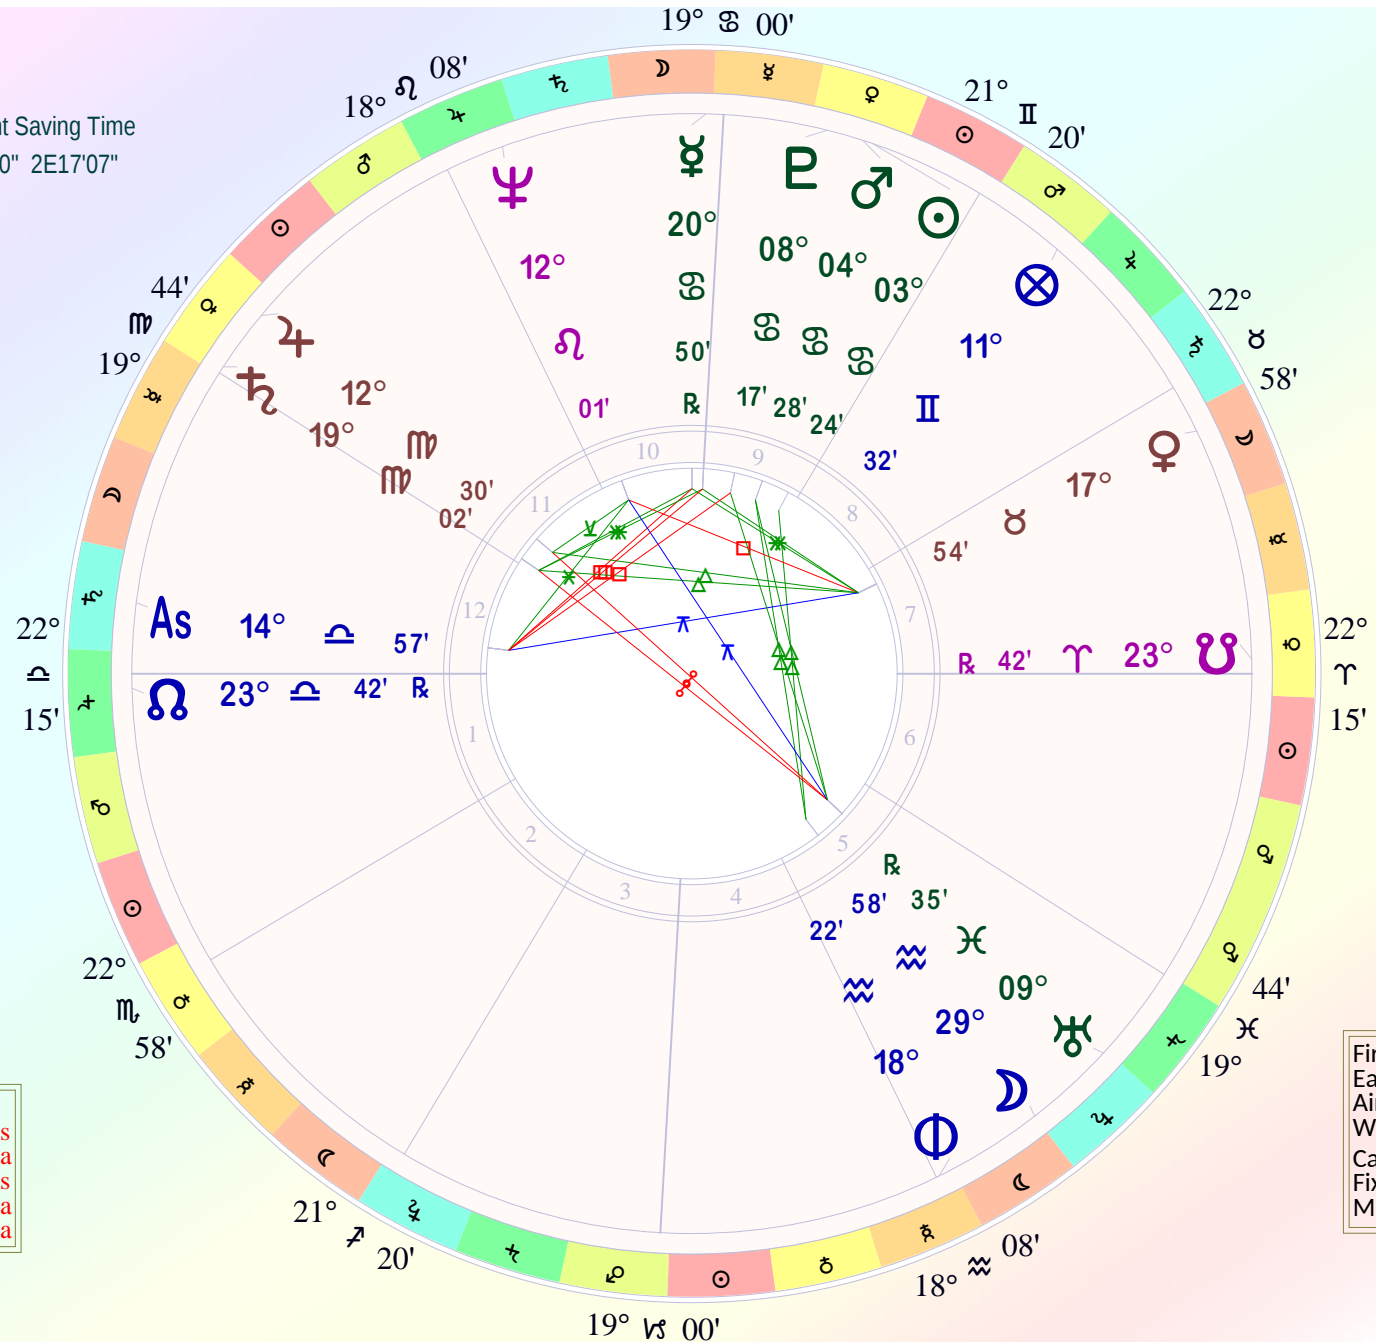

Jacqueline Nourrit

June 25, 1921 2:00:38 PM Daylight Saving Time
 Asineres-sur-Seine, Franc 48N54'50" 2E17'07"
 Time Zone: 0 hours West
 Tropical Meridian

Planetary Major Aspects			
♃*♁	0°29'a	♃♂♃	2°54's
♃♁♁	0°57'a	♃*♀	2°57'a
♁♁♁	1°04'a	♁♁♁	3°25'a
♀♁♃	1°08'a	♁♁♁	3°49'a
♃♁♁	1°18'a	♁♁♁	4°30'a
♃*♃	1°48'a	♁♁♁	4°54'a
♃♁♁	1°57's		

True Moon's Node	24 ♁ 19
Ascendant	14 ♁ 57
MC	19 ♁ 00
Part of Fortune (day)	11 ♀ 32
Part of Spirit (day)	18 ♁ 22
G.M.T.	13:00:38
Moon's Phase	Disseminating

Nearest Lunations			
New	14 ♀ 59	6-6-1921	7:14
1st Q	21 ♁ 18	6-12-1921	21:59
Full	28 ♁ 30	6-20-1921	10:41
3rd Q	6 ♀ 16	6-28-1921	14:17
New	12 ♁ 57	7-5-1921	14:36

Arabian Parts		
♃♁ Security		0°01's
♃♁ Vanity		0°01'a
♁♁ Initiative		1°04's
♁♁ Destruction		1°04'a
♁♁ Vanity		1°50'a

Fir	1	1
Ear	3	2
Air	1	0
Wat	5	1
Car	4	2
Fix	3	2
Mut	3	0
	P	A
	L	S
	A	T
	N	E
	E	R
	T	