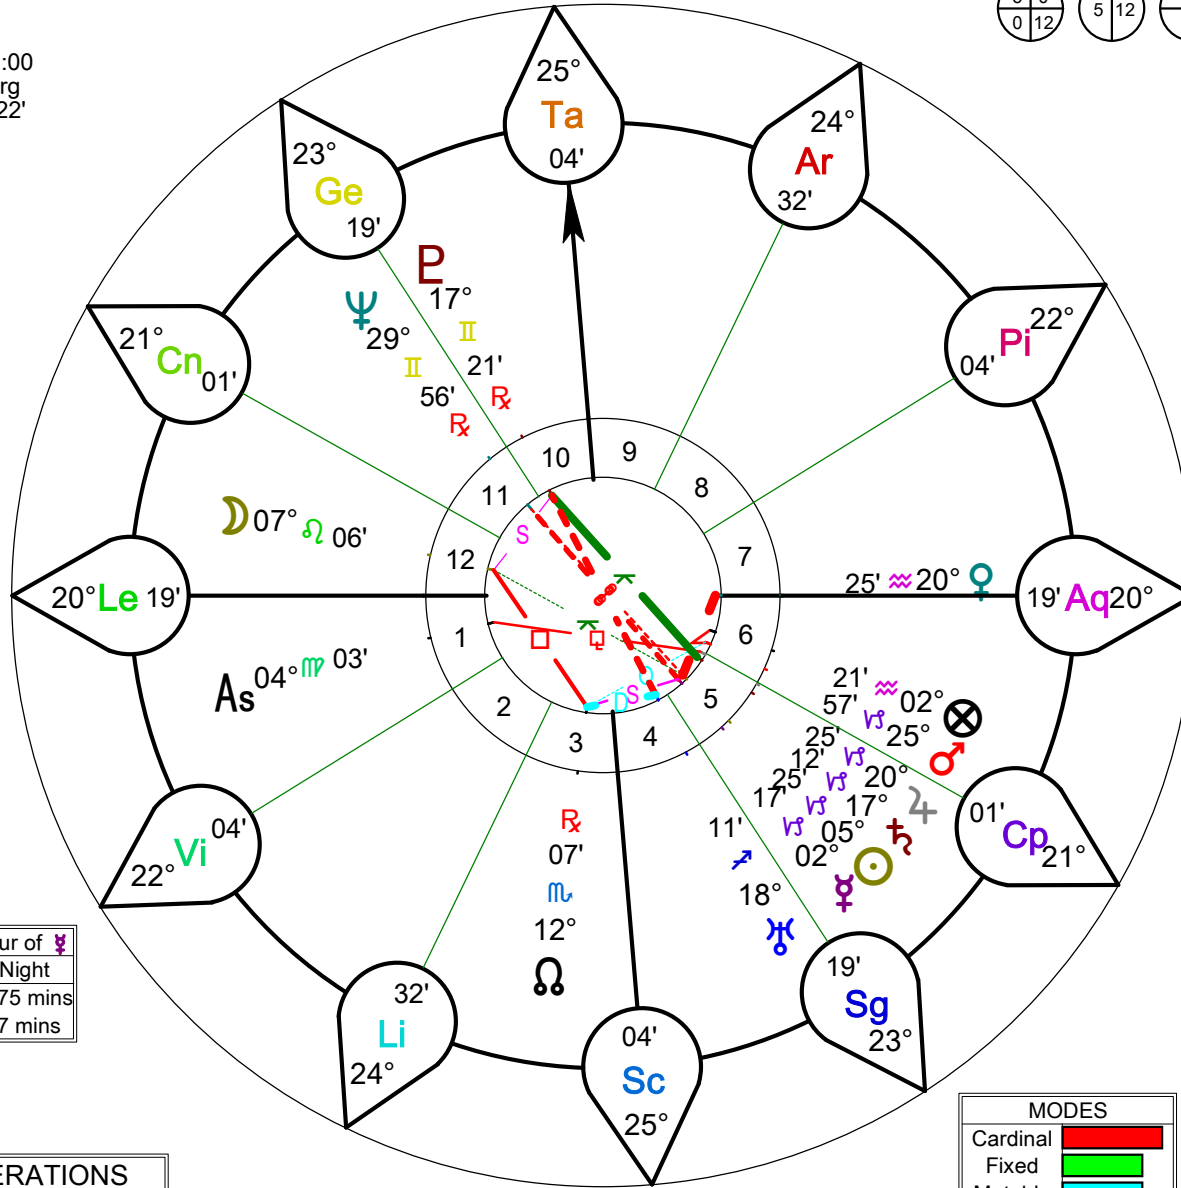

Chart
Marlene Dietrich
Female Chart
 Dec 27 1901, Fri
 9:15 pm CET -1:00
 Berlin-Sch nberg
 52°N28°G 013°E22'
Geocentric
Tropical
Meridian
True Node

ASPECTS							
♁	♁	⊗	0°00' S	♃	♁	As	1°22' A
♁	♁	♁	0°00' A	♃	♁	♁	1°40' A
♃	♃	♁	0°04' S	♃	♁	♁	1°41' S
♃	♁	♁	0°08' A	♁	♁	♁	1°50' S
♃	♁	⊗	0°50' A	♁	♁	♁	2°21' S
♃	♁	♁	0°50' S				
♁	♁	♁	1°15' A				

Day of ♀ Hour of ♃
 4th Hour of Night
 Last Hr ♀ -75 mins
 Next Hr ♃ +7 mins

CONSIDERATIONS
 Moon is Fast

ELEM	
Fire	2
Earth	6
Air	4
Water	1

Sg	Name	Pt	Hs	P.Vert
♈	Ascendant	As	1	360°00'
♊	North Node	Ω	3	074°31'
♃	Uranus	♃	4	114°52'
♃	Mercury	♃	5	127°25'
♃	Sun	♁	5	130°59'
♃	Jupiter	♃	5	143°39'
♃	Saturn	♃	5	141°13'
♃	Mars	♁	6	147°42'
♁	Pt Fortune	⊗	6	156°33'
♁	Venus	♁	7	167°51'
♁	Pluto	♁	10	298°55'
♁	Neptune	♁	11	306°42'
♁	Moon	♁	12	340°24'

NEAREST LUNAR PHASES				
3rd Q	Dec 2 1901	10:49 pm	10°♈02	
New	Dec 11 1901	3:53 am	18°♃23	
1st Q	Dec 18 1901	9:35 pm	26°♁15	
Full	Dec 25 1901	1:15 pm	03°♁02	
3rd Q	Jan 1 1902	5:07 pm	10°♁20	

Parts: jones.arp											
Name	Long.	Sg	Hs	Name	Long.	Sg	Hs	Name	Long.	Sg	Hs
Part of Fortune (Night)	02°♁21	♁	6	Part of Relevance	28°♈30	♈	2	Part of Marriage	03°♈57	♈	1
Part of Spirit (Night)	05°♁44	♁	8	Part of Skill	24°♈35	♈	2	Part of Discord	28°♁31	♁	1
Part of Insight N	00°♈50	♈	1	Part of Fatality	15°♈50	♈	1	Part of Death	19°♁01	♁	8
Part of Commerce	00°♈55	♈	1	Part of Treachery	28°♁34	♁	7	v		v	v
Part of Ingenuity	09°♁35	♁	12	Part of the Father	22°♁15	♁	1				